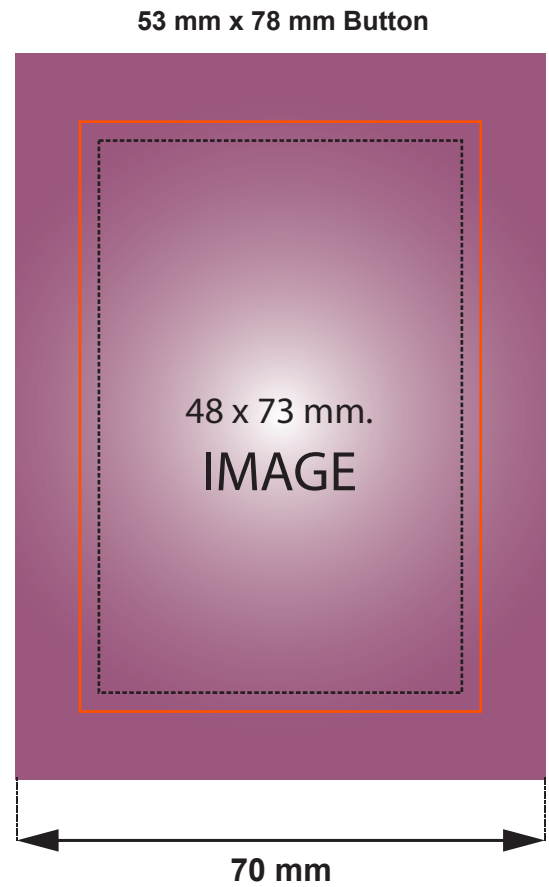

25 mm Button

56 mm Button

31 mm Button

75 mm Button

37 mm Button

25 mm Button

31 mm Button

37 mm Button

56 mm Button

75 mm Button

Image size, 22 mm.	Image size, 28 mm.	Image size, 33,5 mm.	Image size, 51,5 mm.	Image size, 68 mm.
Edge of the button, 25 mm.	Edge of the button, 31 mm.	Edge of the button, 37 mm.	Edge of the button, 56 mm.	Edge of the button, 75 mm.
Size for full bleed, 33 mm.	Size for full bleed, 41 mm.	Size for full bleed, 48 mm.	Size for full bleed, 66 mm.	Size for full bleed, 87 mm.
Paper size, 33 mm.	Paper size, 41 mm.	Paper size, 48 mm.	Paper size, 66 mm.	Paper size, 87 mm.

50 mm Button	52 mm x 52mm Button	78 mm x 53 mm Button	53 mm x 78 mm Button
Image size, 45,5 mm.	Image size, 48 mm.	Image size, 73 x 48 mm.	Image size, 48 x 73 mm.
Edge of the button, 50 mm.	Edge of the button, 52 mm.	Edge of the button, 78 x 53 mm.	Edge of the button, 53 x 78 mm.
Size for full bleed, 26 mm.	Size for full bleed, 58 mm.	Size for full bleed, 84 x 59 mm.	Size for full bleed, 59 x 84 mm.
Paper size 60 mm.	Paper size, 76,2 mm.	Paper size, 96 x 70 mm.	Paper size, 70 x 96 mm.