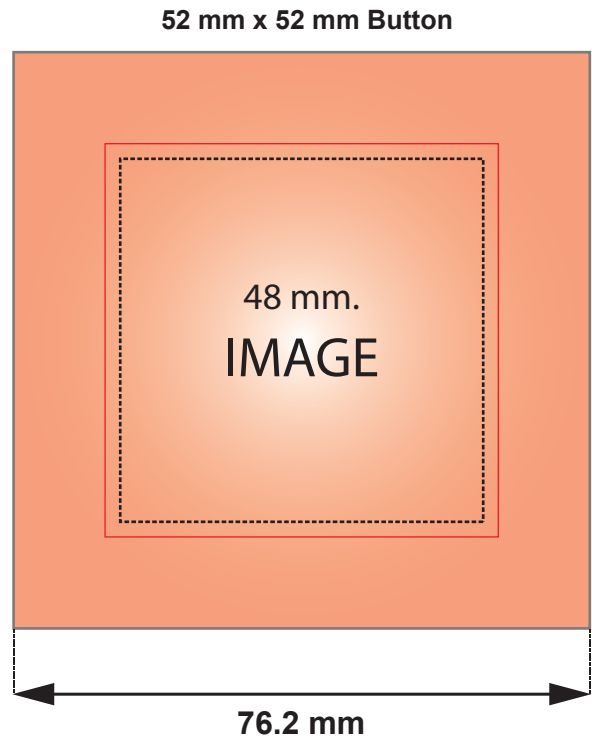

25 mm Button

56 mm Button

31 mm Button

75 mm Button

37 mm Button

25 mm Button

31 mm Button

37 mm Button

56 mm Button

75 mm Button

Image size, 22 mm.	Image size, 28 mm.	Image size, 33,5 mm.	Image size, 51,5 mm.	Image size, 68 mm.
Edge of the button, 25 mm.	Edge of the button, 31 mm.	Edge of the button, 37 mm.	Edge of the button, 56 mm.	Edge of the button, 75 mm.
Size for full bleed, 33 mm.	Size for full bleed, 41 mm.	Size for full bleed, 48 mm.	Size for full bleed, 66 mm.	Size for full bleed, 87 mm.
Paper size, 33 mm.	Paper size, 41 mm.	Paper size, 48 mm.	Paper size, 66 mm.	Paper size, 87 mm.

50 mm Button	52 mm x 52mm Button	78 mm x 53 mm Button	53 mm x 78 mm Button
Image size, 45,5 mm.	Image size, 48 mm.	Image size, 73 x 48 mm.	Image size, 48 x 73 mm.
Edge of the button, 50 mm.	Edge of the button, 52 mm.	Edge of the button, 78 x 53 mm.	Edge of the button, 53 x 78 mm.
Size for full bleed, 26 mm.	Size for full bleed, 58 mm.	Size for full bleed, 84 x 59 mm.	Size for full bleed, 59 x 84 mm.
Paper size 60 mm.	Paper size, 76,2 mm.	Paper size, 96 x 70 mm.	Paper size, 70 x 96 mm.