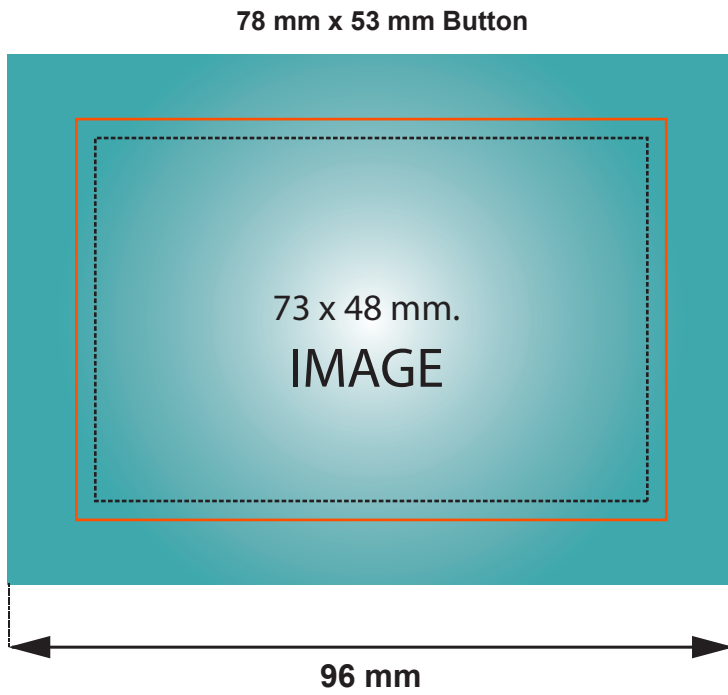

25 mm Button

56 mm Button

31 mm Button

75 mm Button

37 mm Button

25 mm Button

31 mm Button

37 mm Button

56 mm Button

75 mm Button

Image size, 22 mm.	Image size, 28 mm.	Image size, 33,5 mm.	Image size, 51,5 mm.	Image size, 68 mm.
Edge of the button, 25 mm.	Edge of the button, 31 mm.	Edge of the button, 37 mm.	Edge of the button, 56 mm.	Edge of the button, 75 mm.
Size for full bleed, 33 mm.	Size for full bleed, 41 mm.	Size for full bleed, 48 mm.	Size for full bleed, 66 mm.	Size for full bleed, 87 mm.
Paper size, 33 mm.	Paper size, 41 mm.	Paper size, 48 mm.	Paper size, 66 mm.	Paper size, 87 mm.

50 mm Button	52 mm x 52mm Button	78 mm x 53 mm Button	53 mm x 78 mm Button
Image size, 45,5 mm.	Image size, 48 mm.	Image size, 73 x 48 mm.	Image size, 48 x 73 mm.
Edge of the button, 50 mm.	Edge of the button, 52 mm.	Edge of the button, 78 x 53 mm.	Edge of the button, 53 x 78 mm.
Size for full bleed, 26 mm.	Size for full bleed, 58 mm.	Size for full bleed, 84 x 59 mm.	Size for full bleed, 59 x 84 mm.
Paper size 60 mm.	Paper size, 76,2 mm.	Paper size, 96 x 70 mm.	Paper size, 70 x 96 mm.